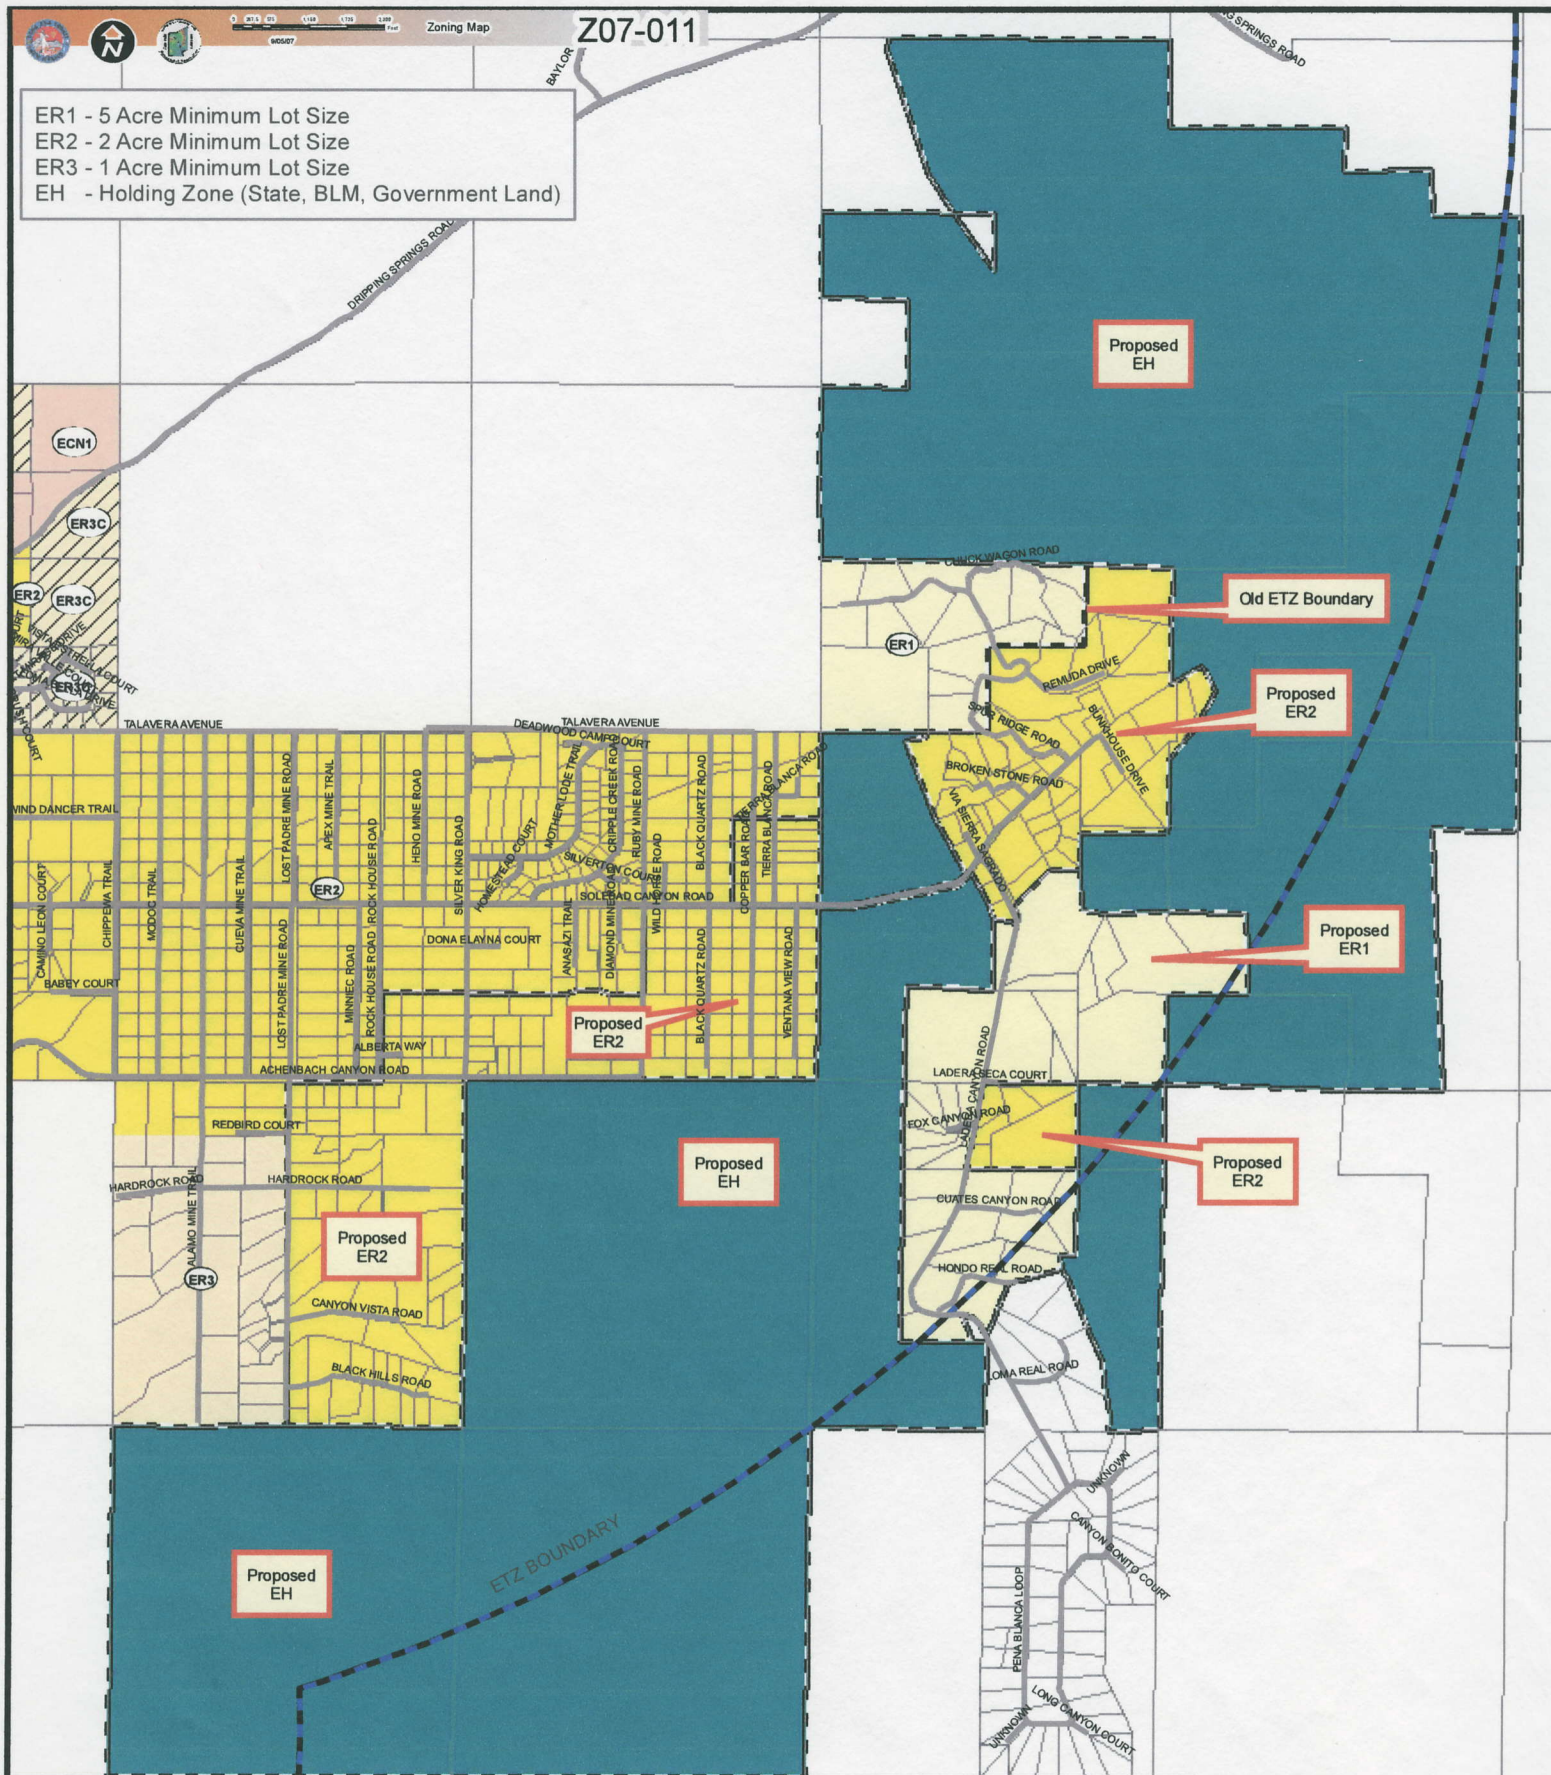

ER1 - 5 Acre Minimum Lot Size
 ER2 - 2 Acre Minimum Lot Size
 ER3 - 1 Acre Minimum Lot Size
 EH - Holding Zone (State, BLM, Government Land)

Legend

- Existing Zoning
- Proposed Zoning
- New ETZ Boundary